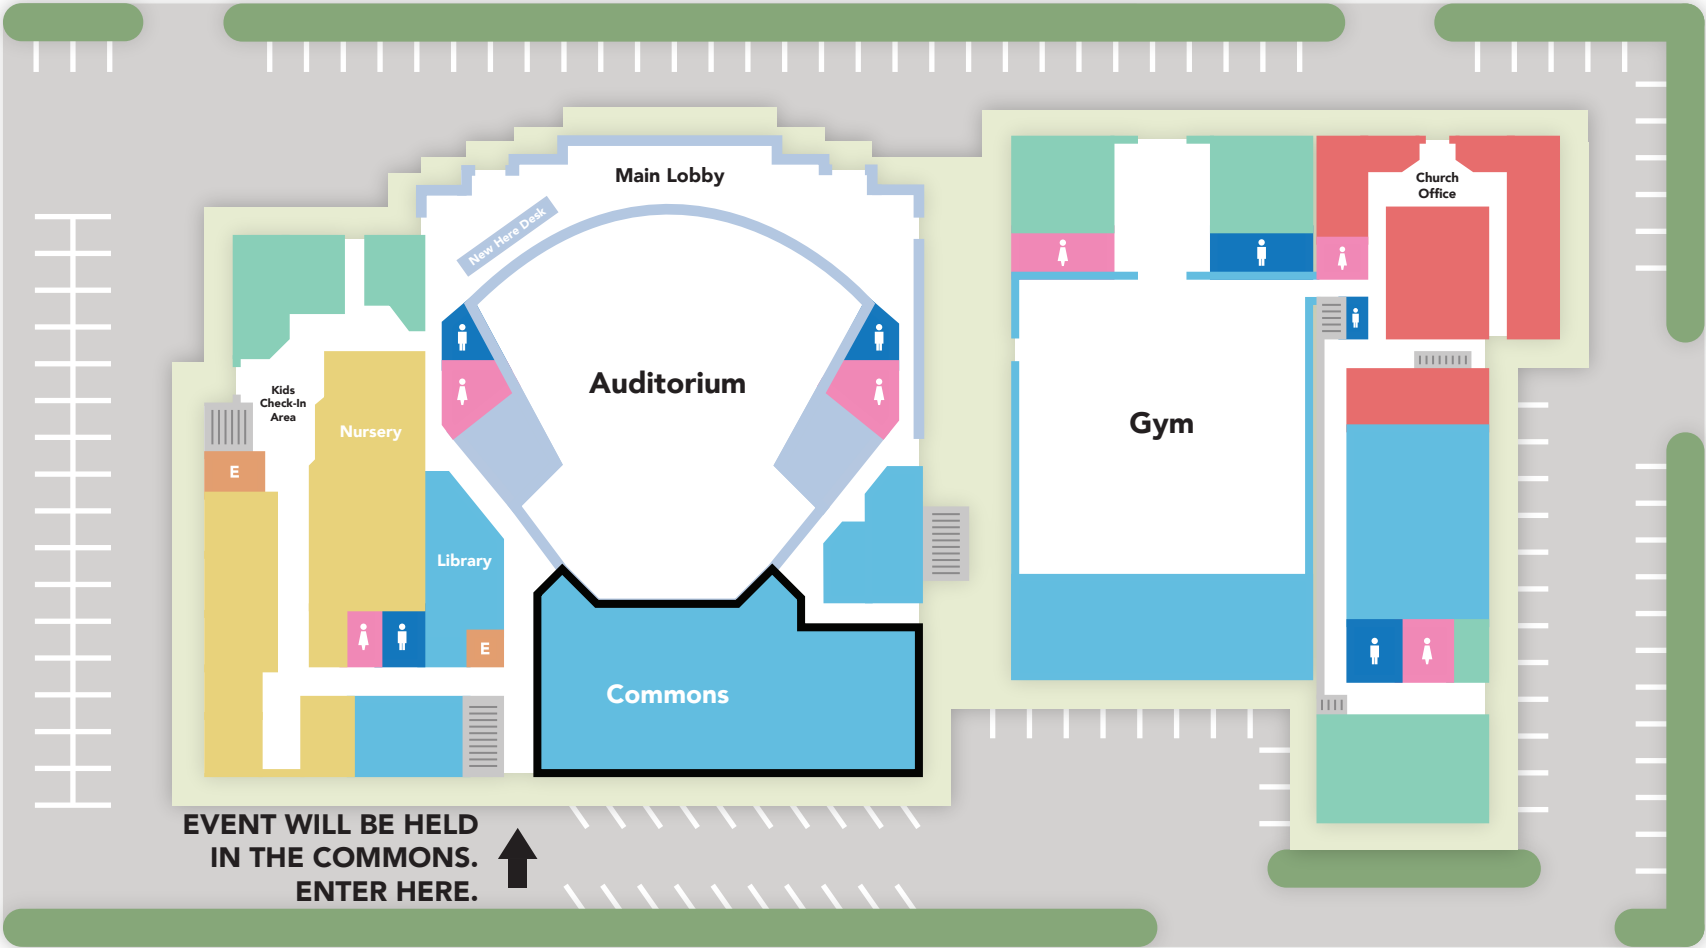

COMMONS EVENT DIRECTIONS

Poplar Ave

Massey Rd

EVENT WILL BE HELD
IN THE COMMONS.
ENTER HERE. ↑

Legend

- ↑ Entrance
- ♂ Men's Restrooms
- ♀ Women's Restrooms
- ☰ Stairs
- E Elevator

Building Directory

- Auditorium
- Classrooms
- Kids
- Youth
- Office
- Other

Poplar Pike